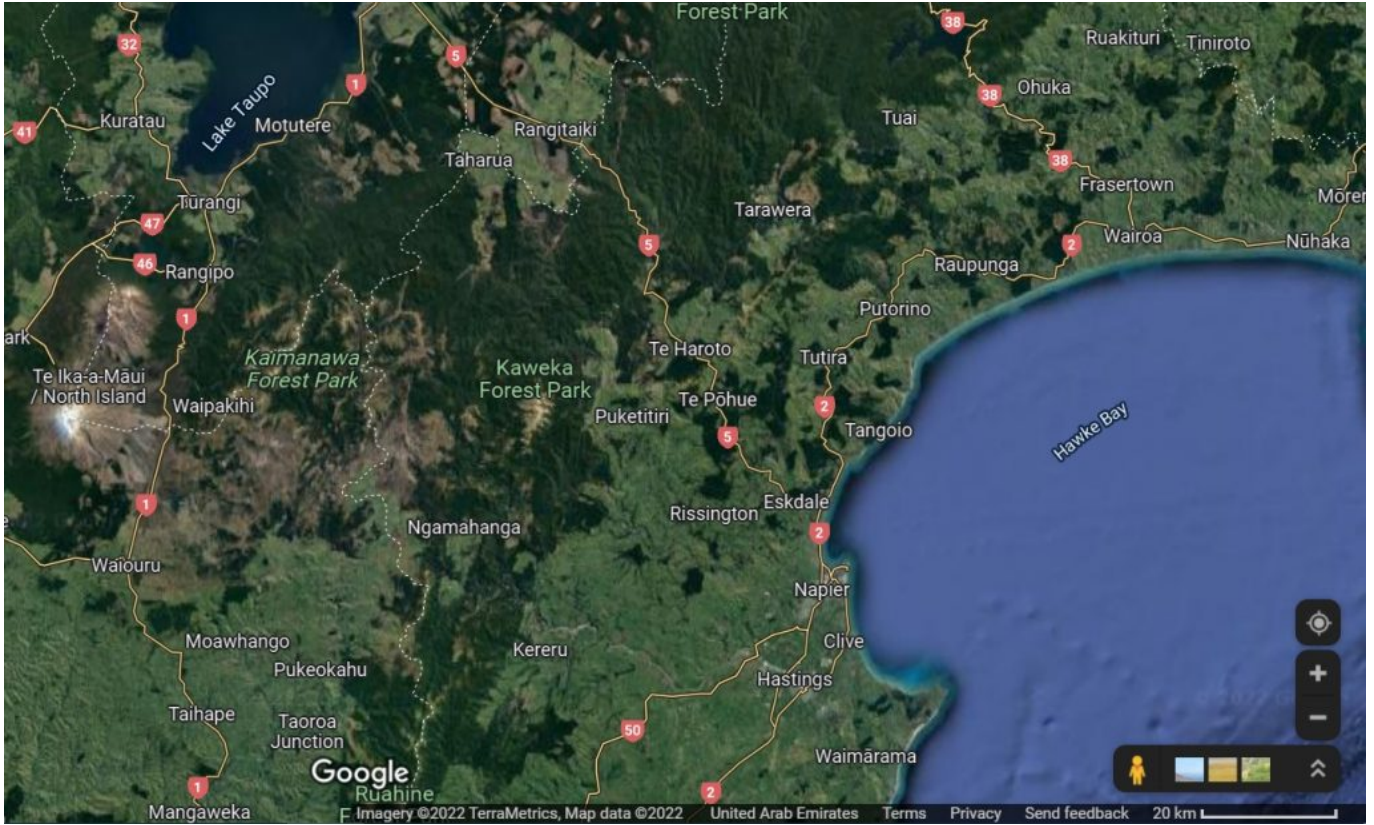

The UAE knows very well - nothing is more important than fresh drinking water.

Hence a forward-looking enterprise has set up bottling station in one of the world's purest, most natural water sources: New Zealand!

In fact, natrl water is bottled at the source at the Heretaunga Aquifer, where the alpine rain and snow melt waters take 50-60 years to filter naturally through layers of gravel, sand and silt to a deep artesian groundwater aquifer.